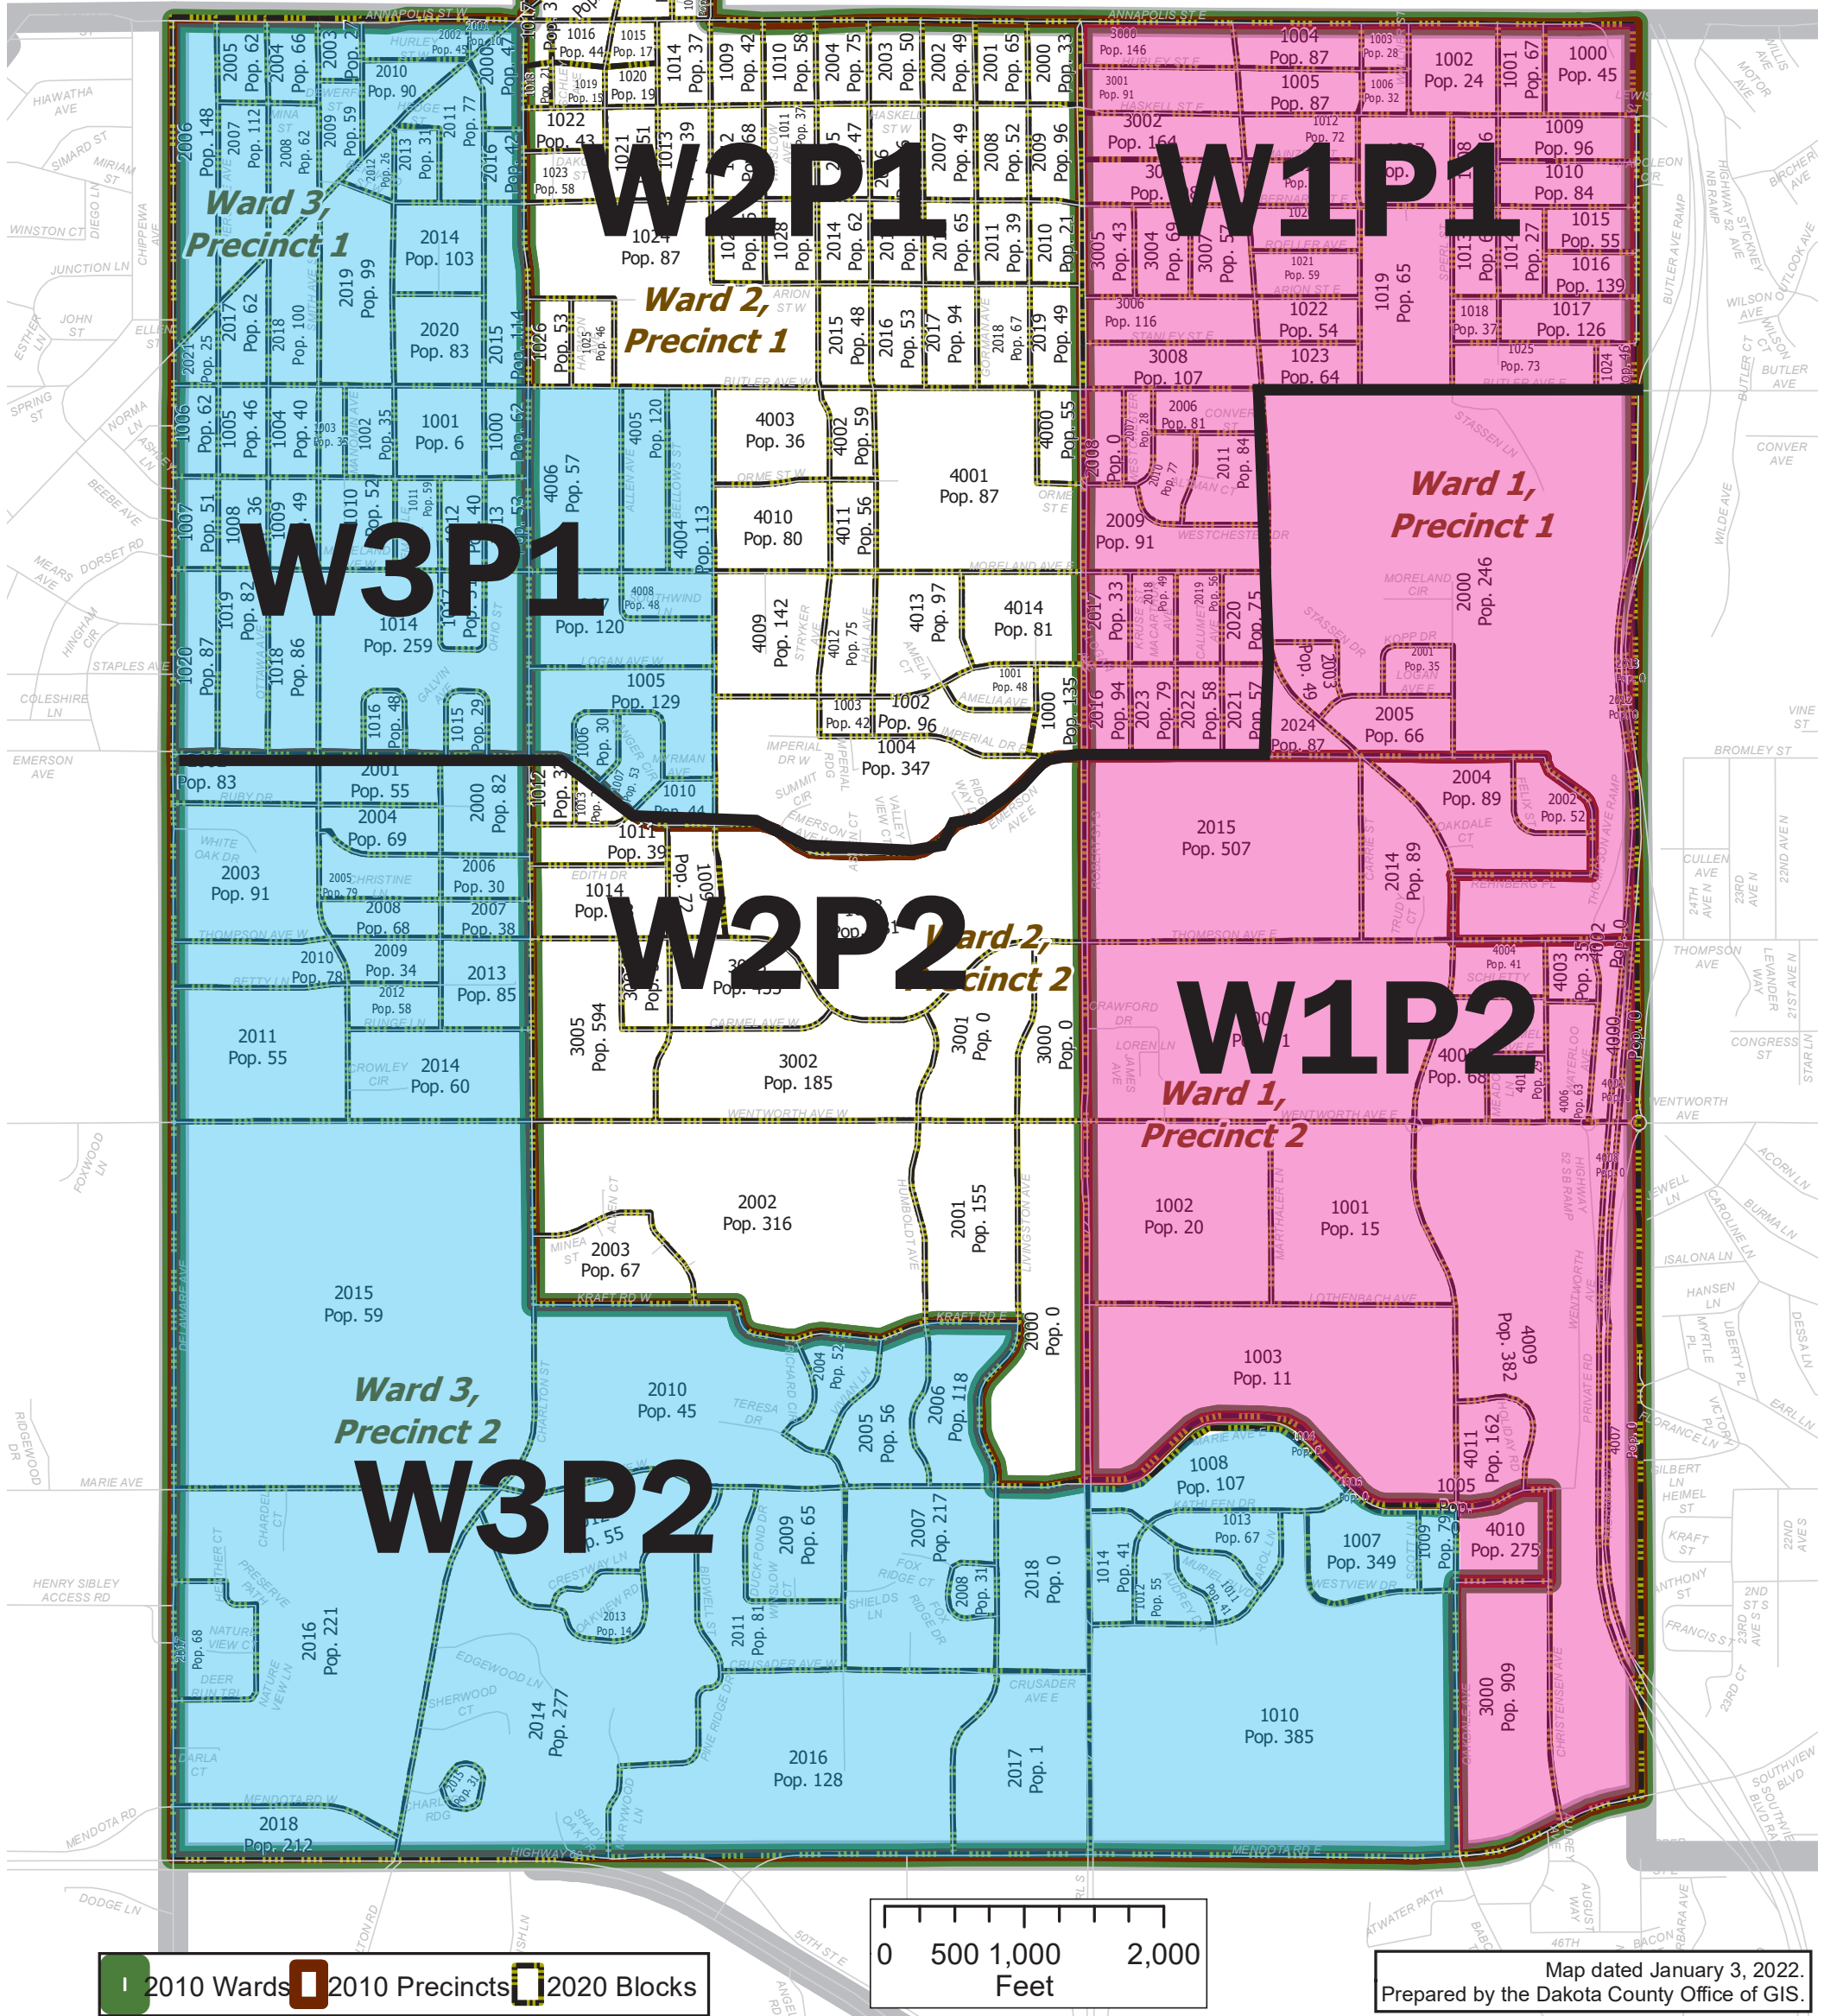

# 2022 New WSP Ward Map Option 3

City of West St. Paul

Ward 3, Precinct 1

W2P1

W1P1

W3P1

Ward 2, Precinct 1

Ward 1, Precinct 1

W2P2

W1P2

Ward 3, Precinct 2  
W3P2

Ward 1, Precinct 2